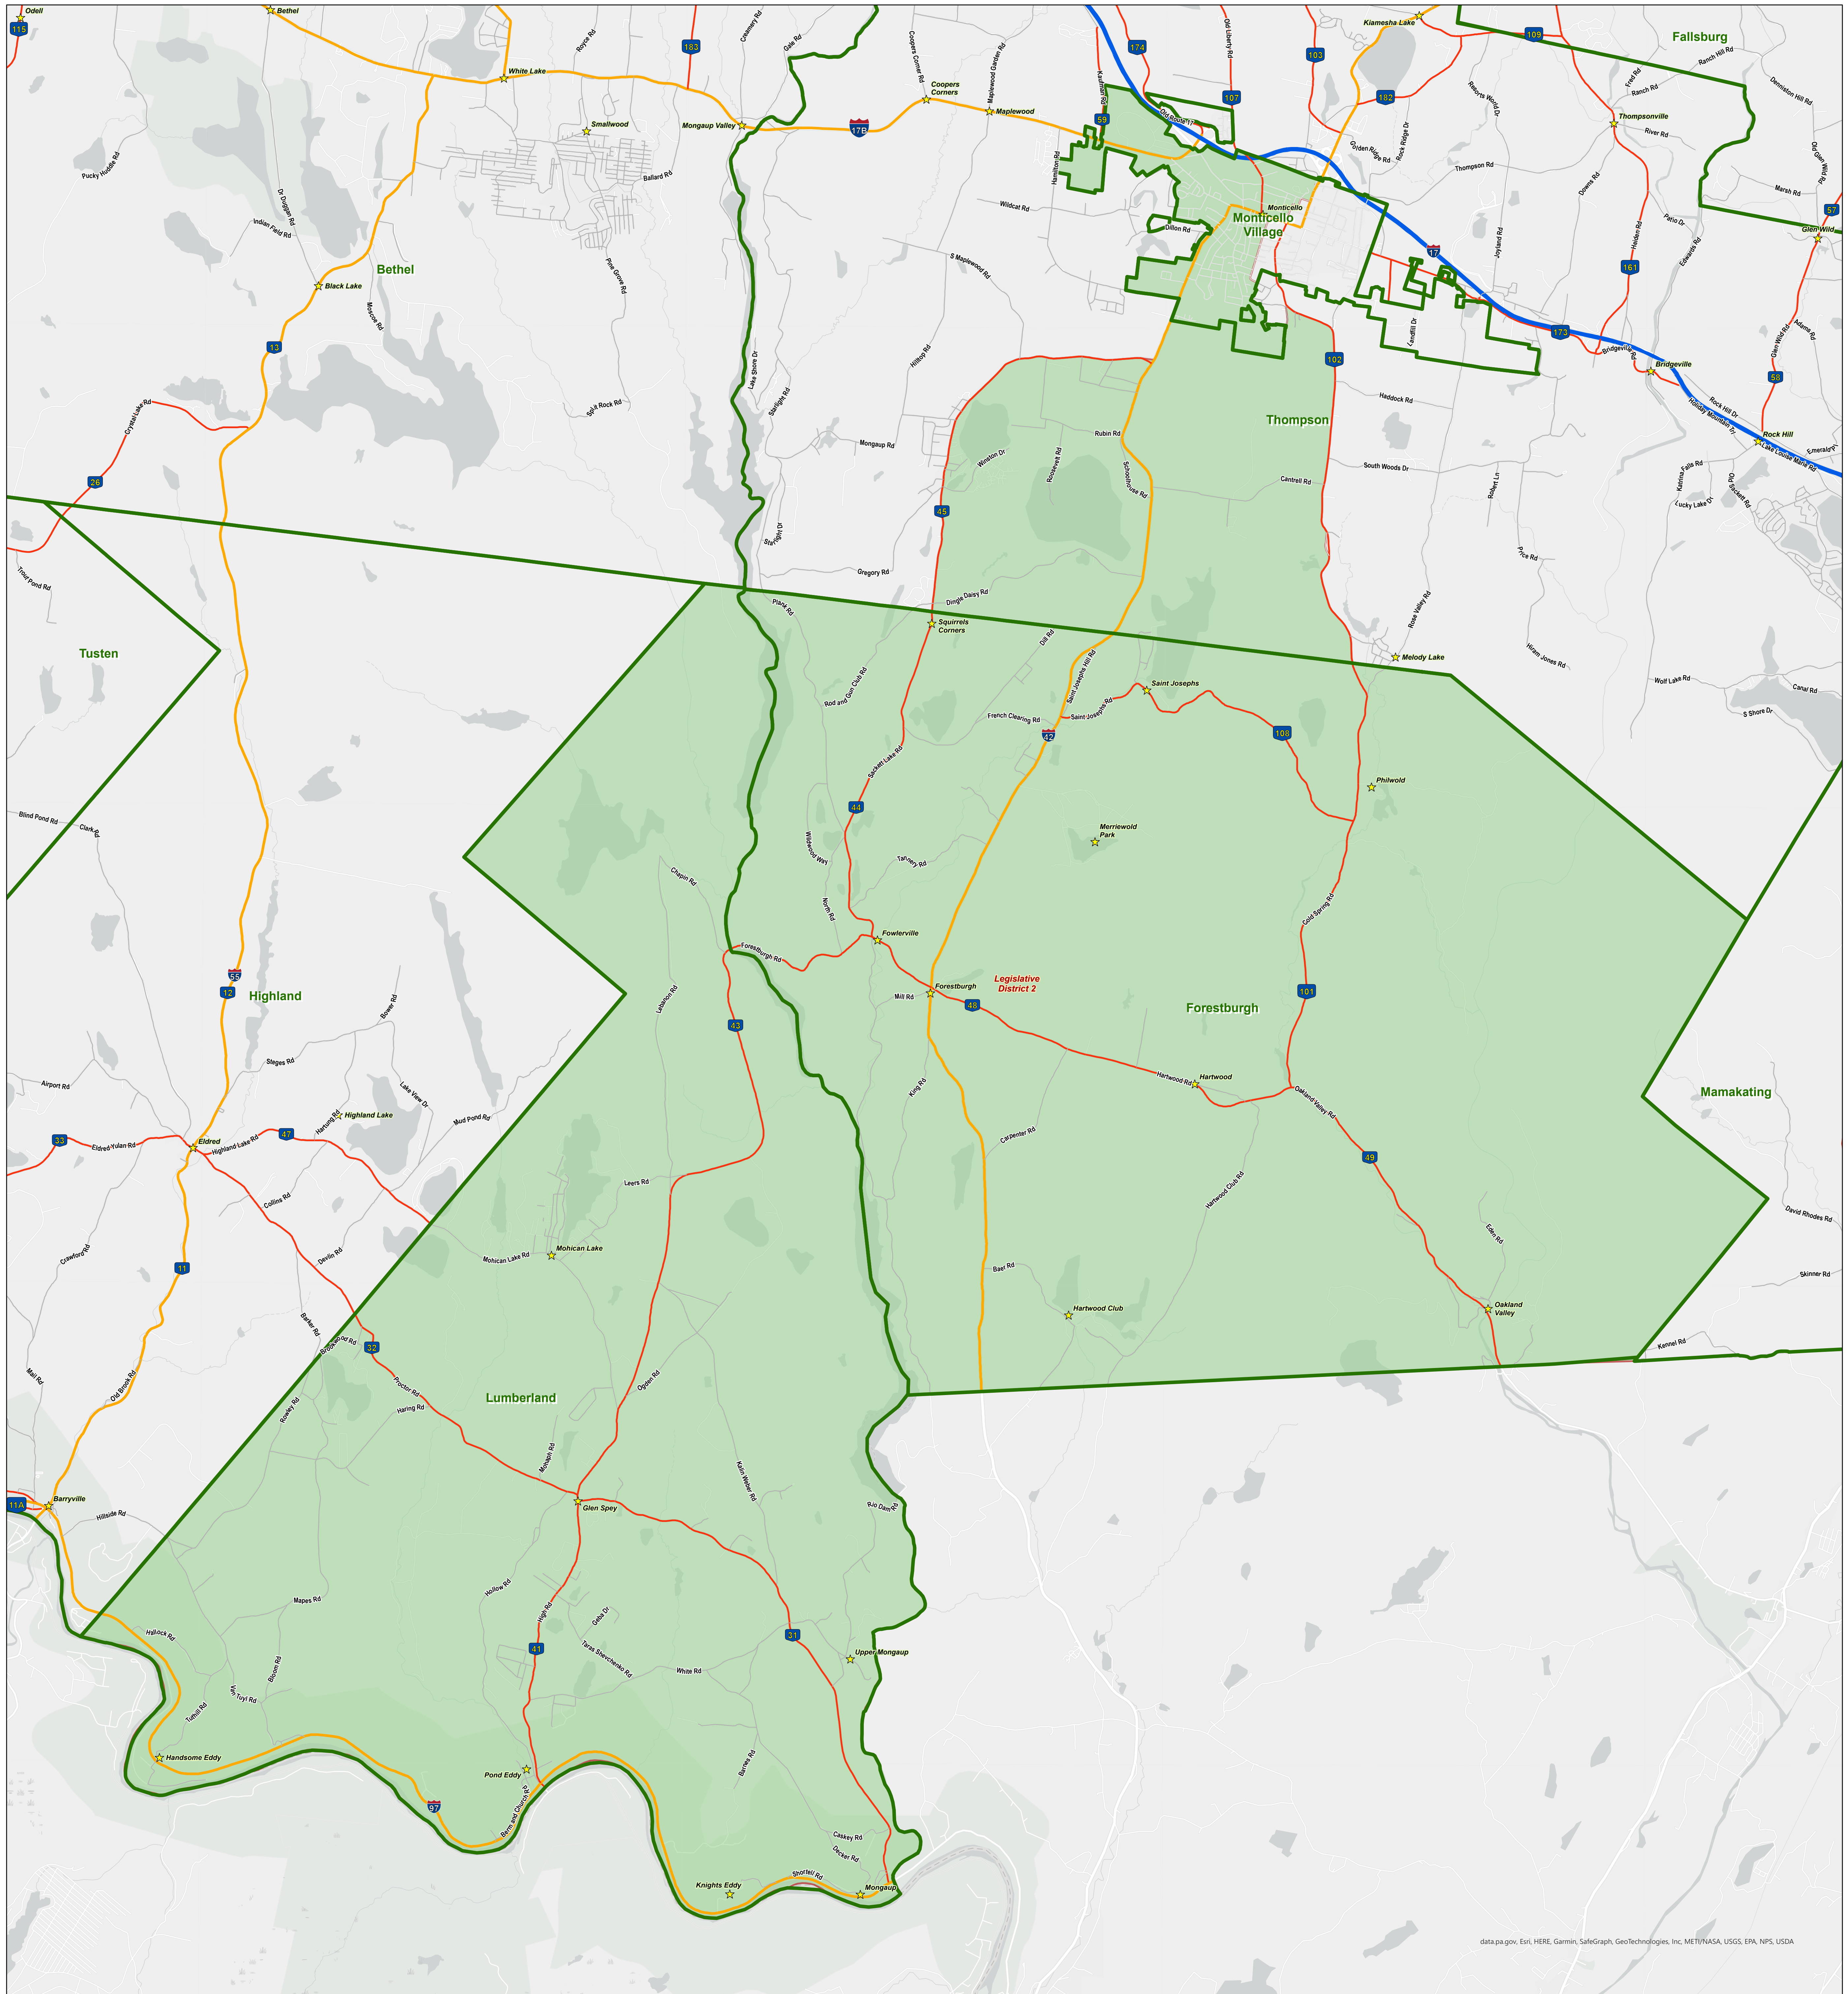

Legislative District 2 Sullivan County, NY

**Division of Information Technology Services
GIS Program
Sullivan County Government Center**

100 North Street
Monticello, NY 12701

Phone: (845) 807-0110

Legend	
★ Hamlets & Villages	— Town Road
■ Municipalities	— Village Road
— Roads	— Legislative District
— Federal Route	■ Legislative District 1
— Interstate	■ Legislative District 2
— State Route	■ Legislative District 3
— County Road	■ Legislative District 4
	■ Legislative District 5
	■ Legislative District 6
	■ Legislative District 7
	■ Legislative District 8
	■ Legislative District 9

Redistricting boundaries to take effect in January 1, 2024 and are valid until the next (2030) U.S. Census figures are released.

CREDITS: Main Street Communications of Iowa; Sullivan County RPS

This map was designed for visualization of the approximate boundaries of legislative districts in Sullivan County.

DISCLAIMER: Sullivan (County) makes no representation as to the accuracy of the information in the mapping data. Sullivan County specifically provides this information as is. Sullivan County expressly disclaims responsibility for damages or liability, whatsoever, that may arise from the use of this map.

1:38,000

1 inch = 0.6 mile(s)

Date: 5/20/2023