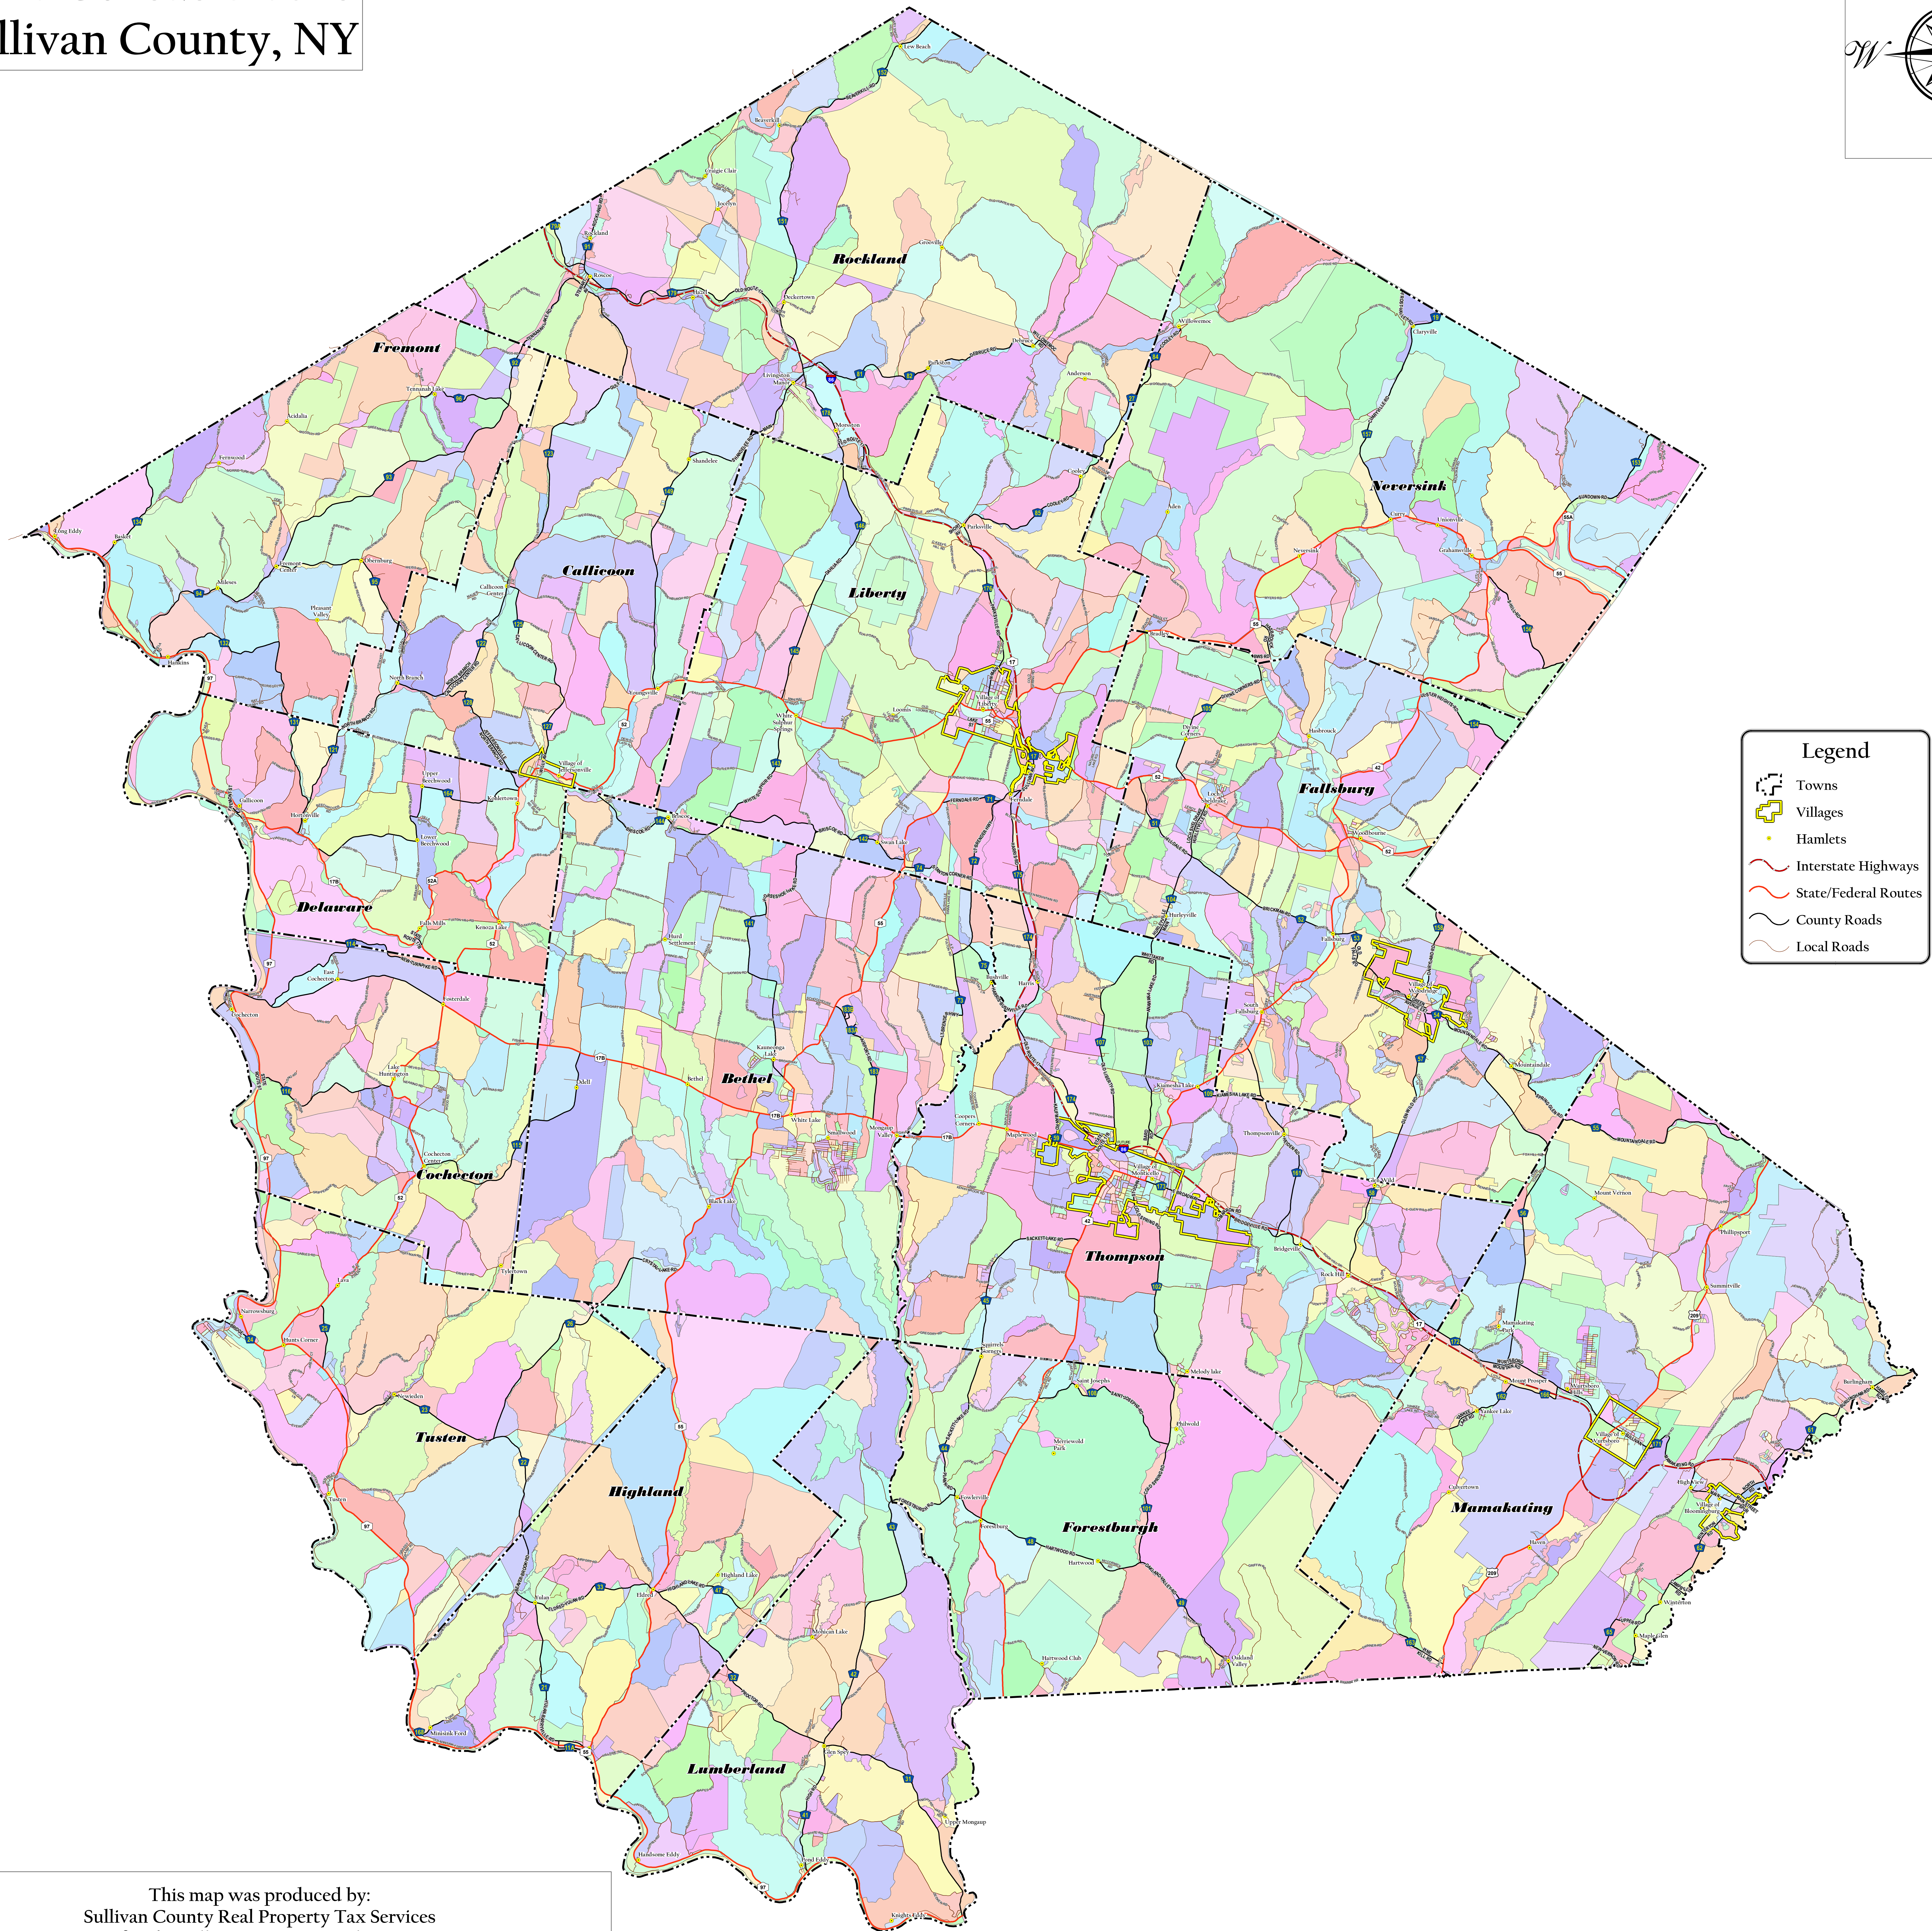

2020 Census Blocks Sullivan County, NY

Legend

- Towns
- Villages
- Hamlets
- Interstate Highways
- State/Federal Routes
- County Roads
- Local Roads

This map was produced by:
Sullivan County Real Property Tax Services
for the Sullivan County Legislature
DATE: 7/7/2022 Prepared by: Christopher J. Knapp
100 North Street, Monticello, NY 12701
(845) 807-0221- Fax: (845) 807-0232