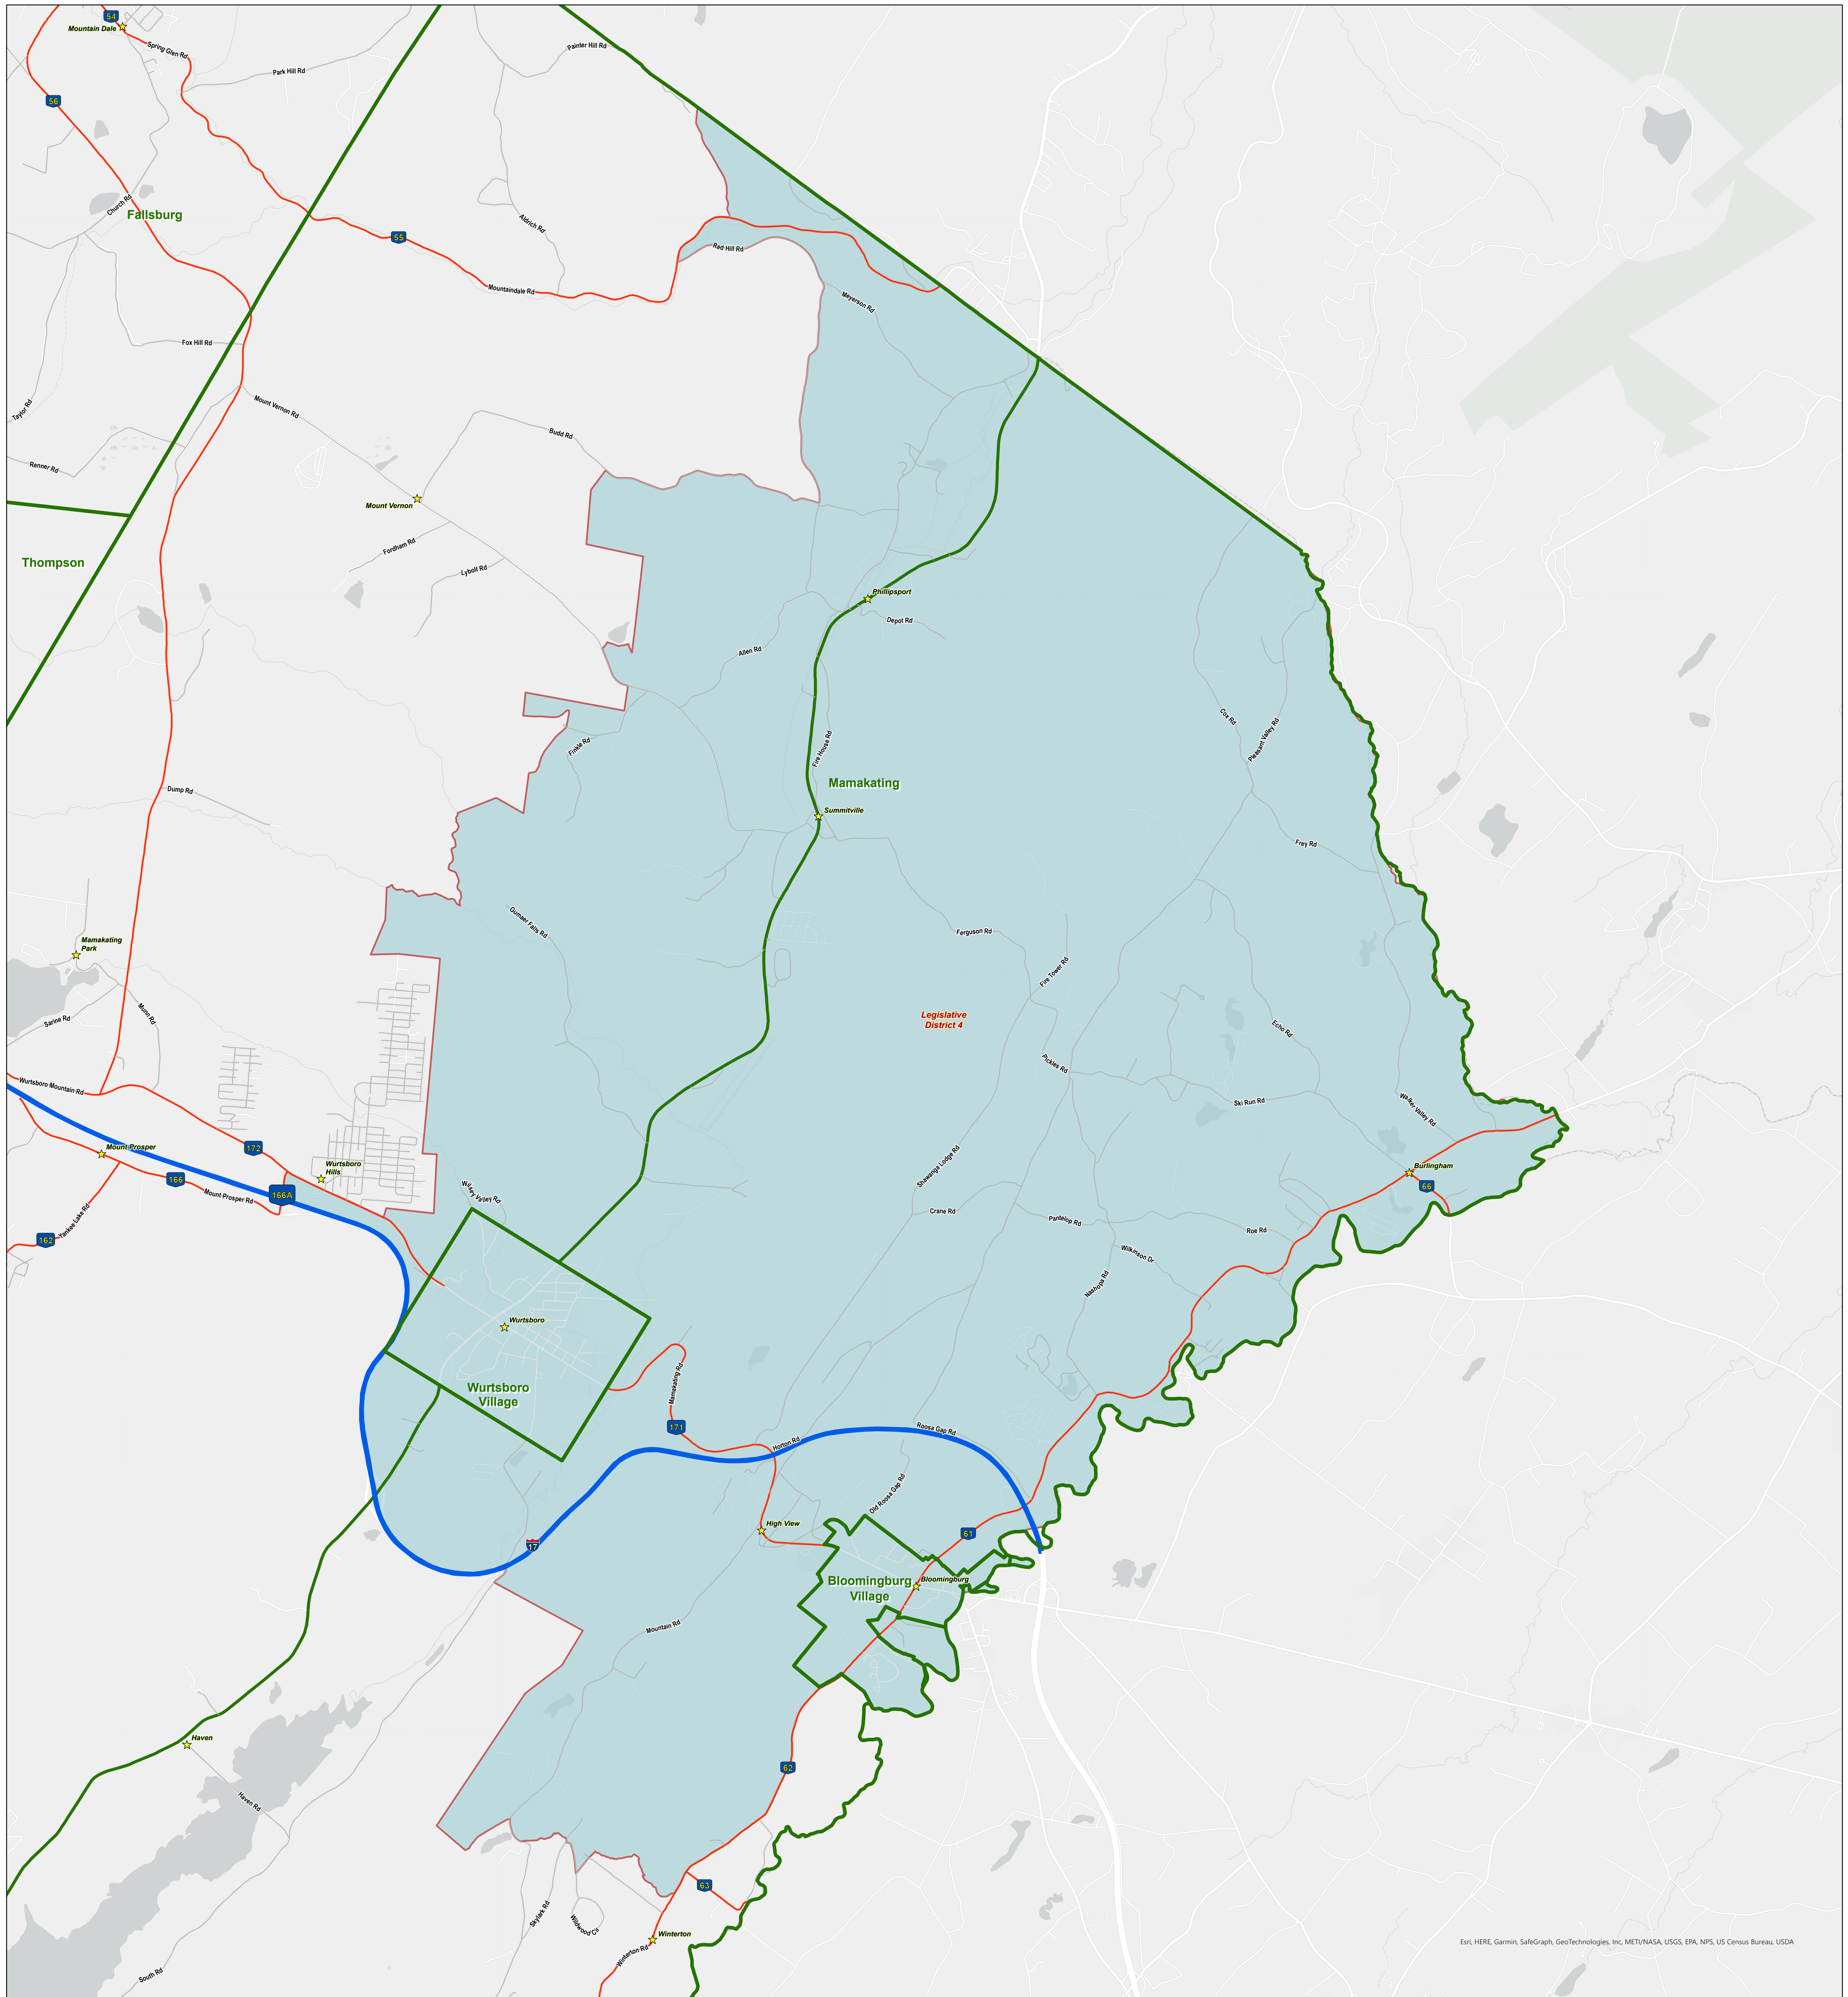

Legislative District 4 Sullivan County, NY

**Division of Information Technology Services
GIS Program**

Sullivan County Government Center

100 North Street
Monticello, NY 12701

Phone: (845) 807-0110

Legend		
	Hamlets & Villages	
	Municipalities	
	Roads	
	Federal Route	
	Interstate	
	State Route	
	County Road	
	Town Road	
	Village Road	
	Legislative District 1	
	Legislative District 2	
	Legislative District 3	
	Legislative District 4	

Redistricting boundaries to take effect in January 1, 2024 and are valid until the next (2030) U.S. Census figures are released.

CREDITS: Main Street Communications of Iowa; Sullivan County RPS

This map was designed for visualization of the approximate boundaries of legislative districts in Sullivan County.

DISCLAIMER: Sullivan (County) makes no representation as to the accuracy of the information in the mapping data. Sullivan County specifically provides this information as is. Sullivan County expressly disclaims responsibility for damages or liability, whatsoever, that may arise from the use of this map.

1:24,000

1 inch = 0.4 mile(s)

Date: 5/20/2023