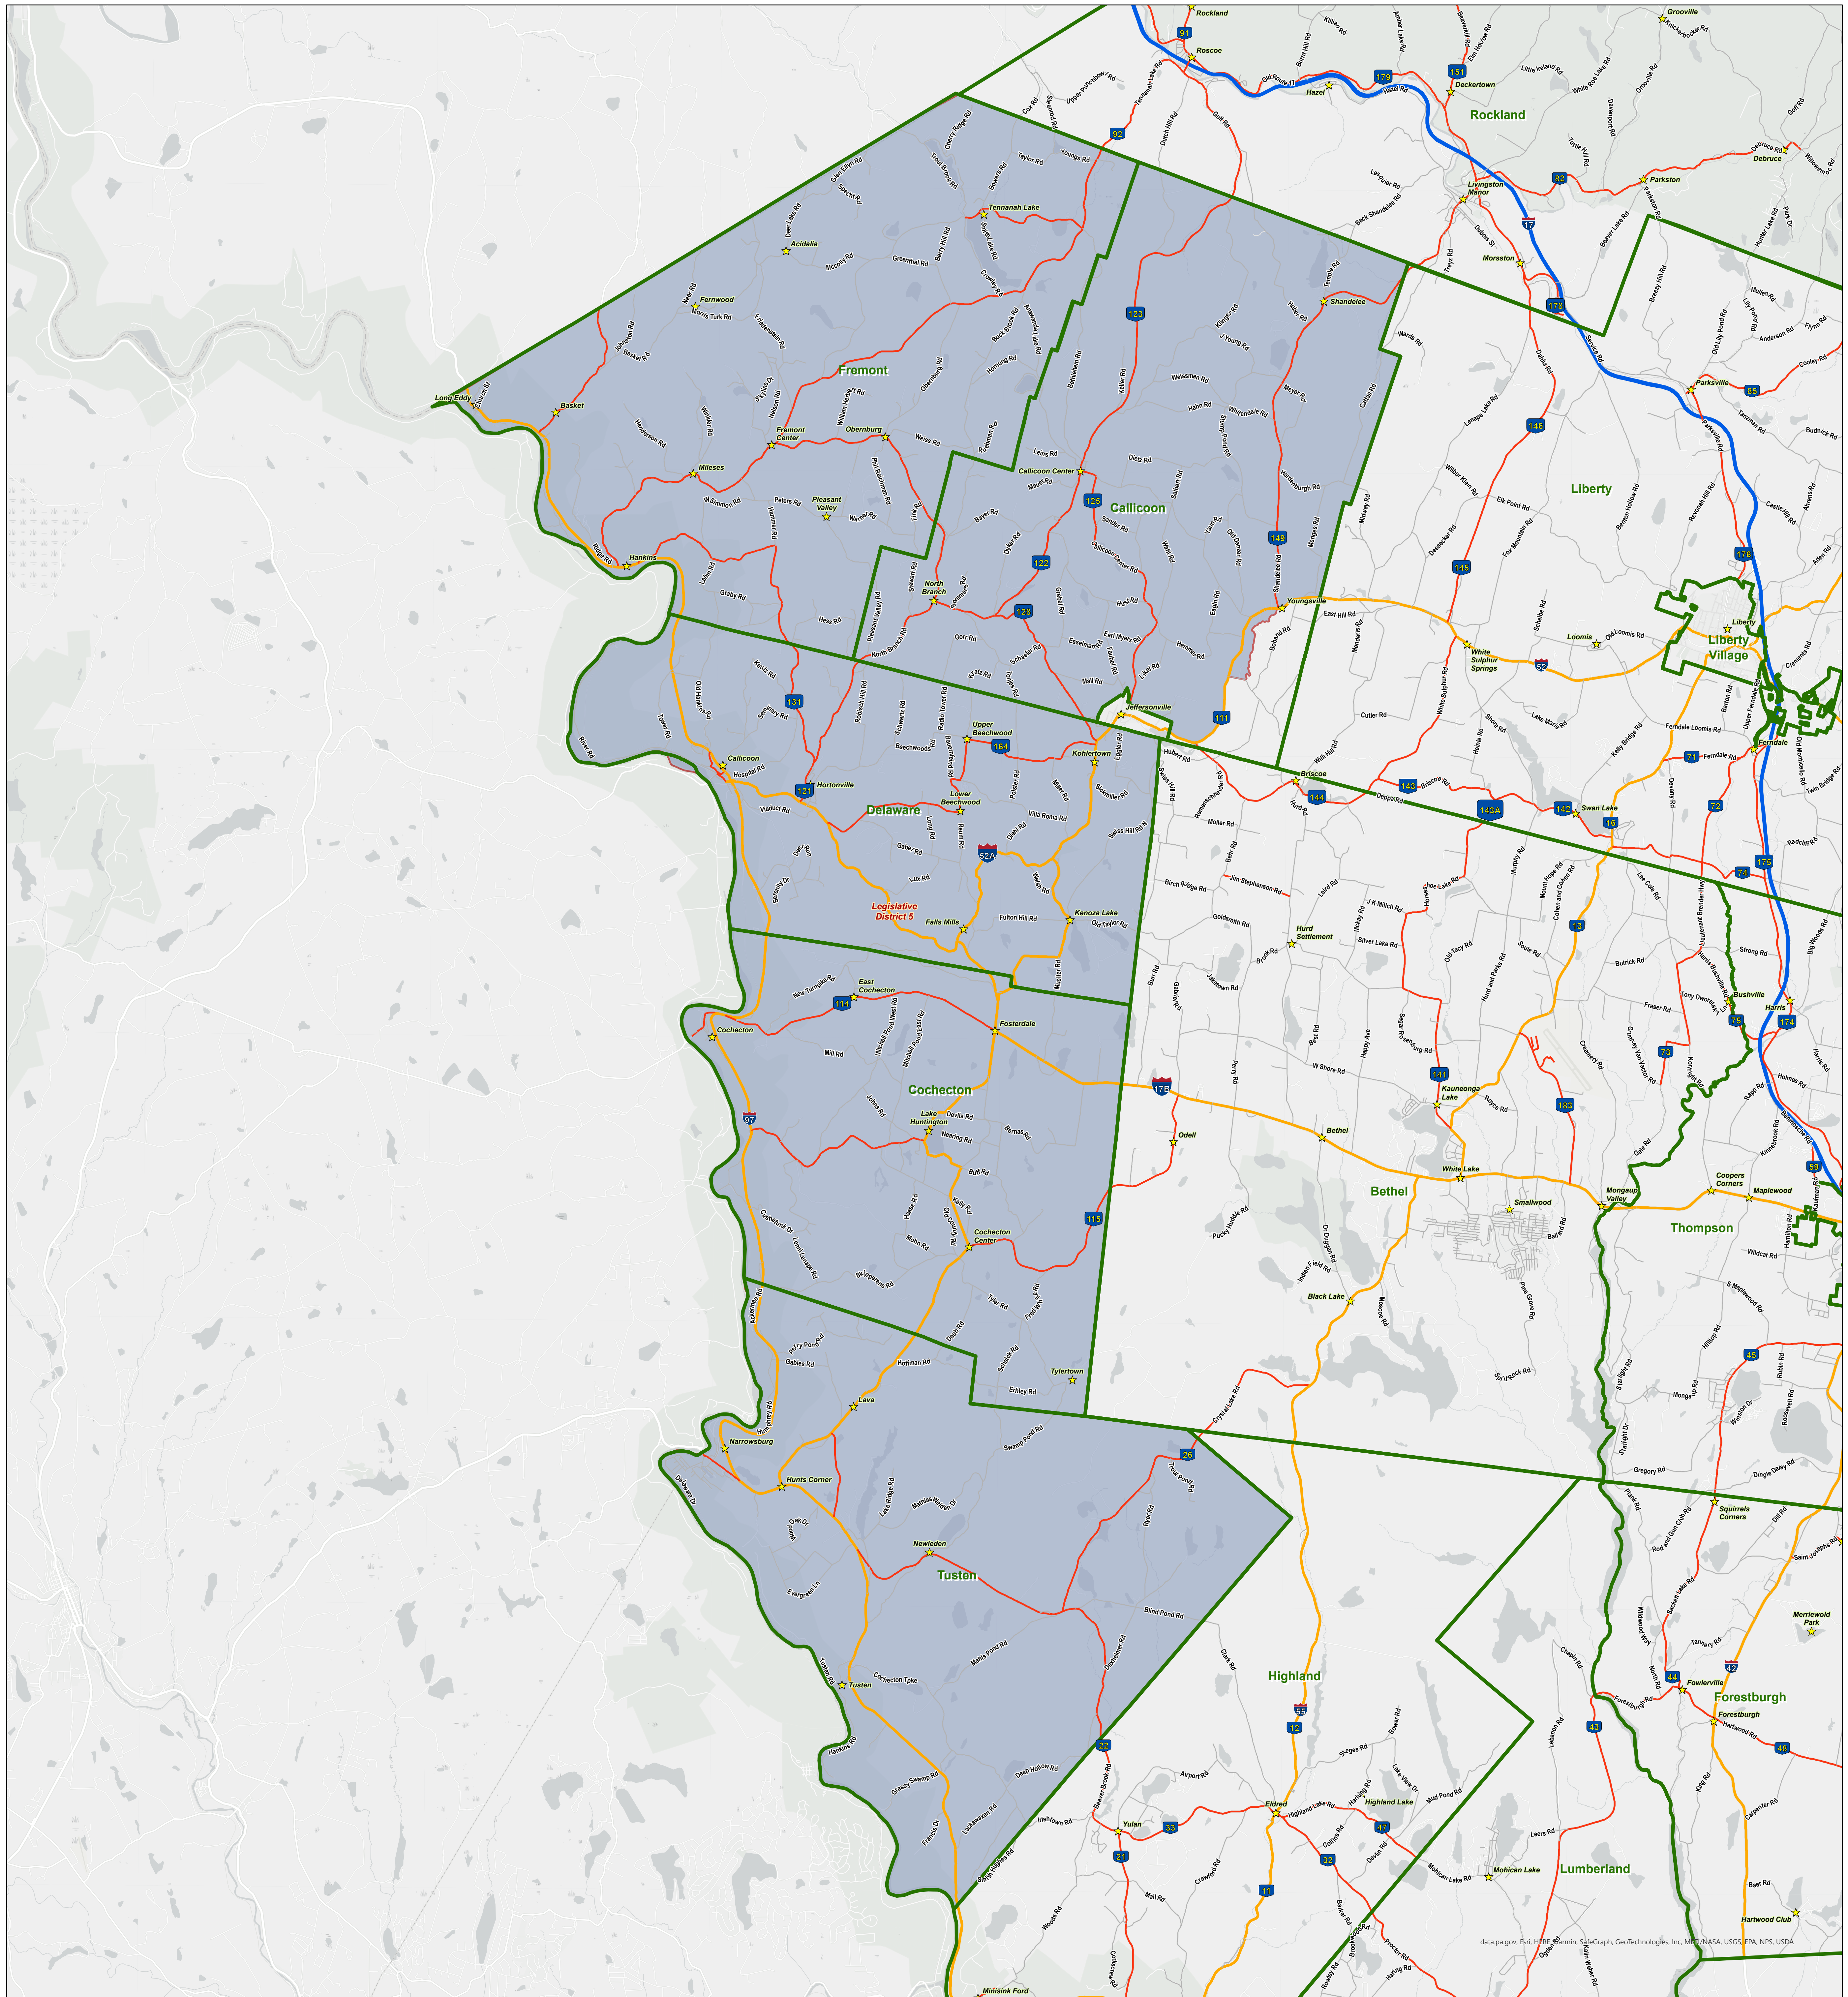

# Legislative District 5 Sullivan County, NY

**Division of Information Technology Services  
GIS Program  
Sullivan County Government Center**

100 North Street  
Monticello, NY 12701

Phone: (845) 807-0110

Legend	
	Hamlets & Villages
	Municipalities
	Federal Route
	Interstate
	State Route
	County Road
	Town Road
	Village Road
Legislative District	
	Legislative District 1
	Legislative District 2
	Legislative District 3
	Legislative District 4
	Legislative District 5
	Legislative District 6
	Legislative District 7
	Legislative District 8
	Legislative District 9

Redistricting boundaries to take effect in January 1, 2024 and are valid until the next (2030) U.S. Census figures are released.

CREDITS: Main Street Communications of Iowa; Sullivan County RPS

This map was designed for visualization of the approximate boundaries of legislative districts in Sullivan County.

DISCLAIMER: Sullivan (County) makes no representation as to the accuracy of the information in the mapping data. Sullivan County specifically provides this information as is. Sullivan County expressly disclaims responsibility for damages or liability, whatsoever, that may arise from the use of this map.