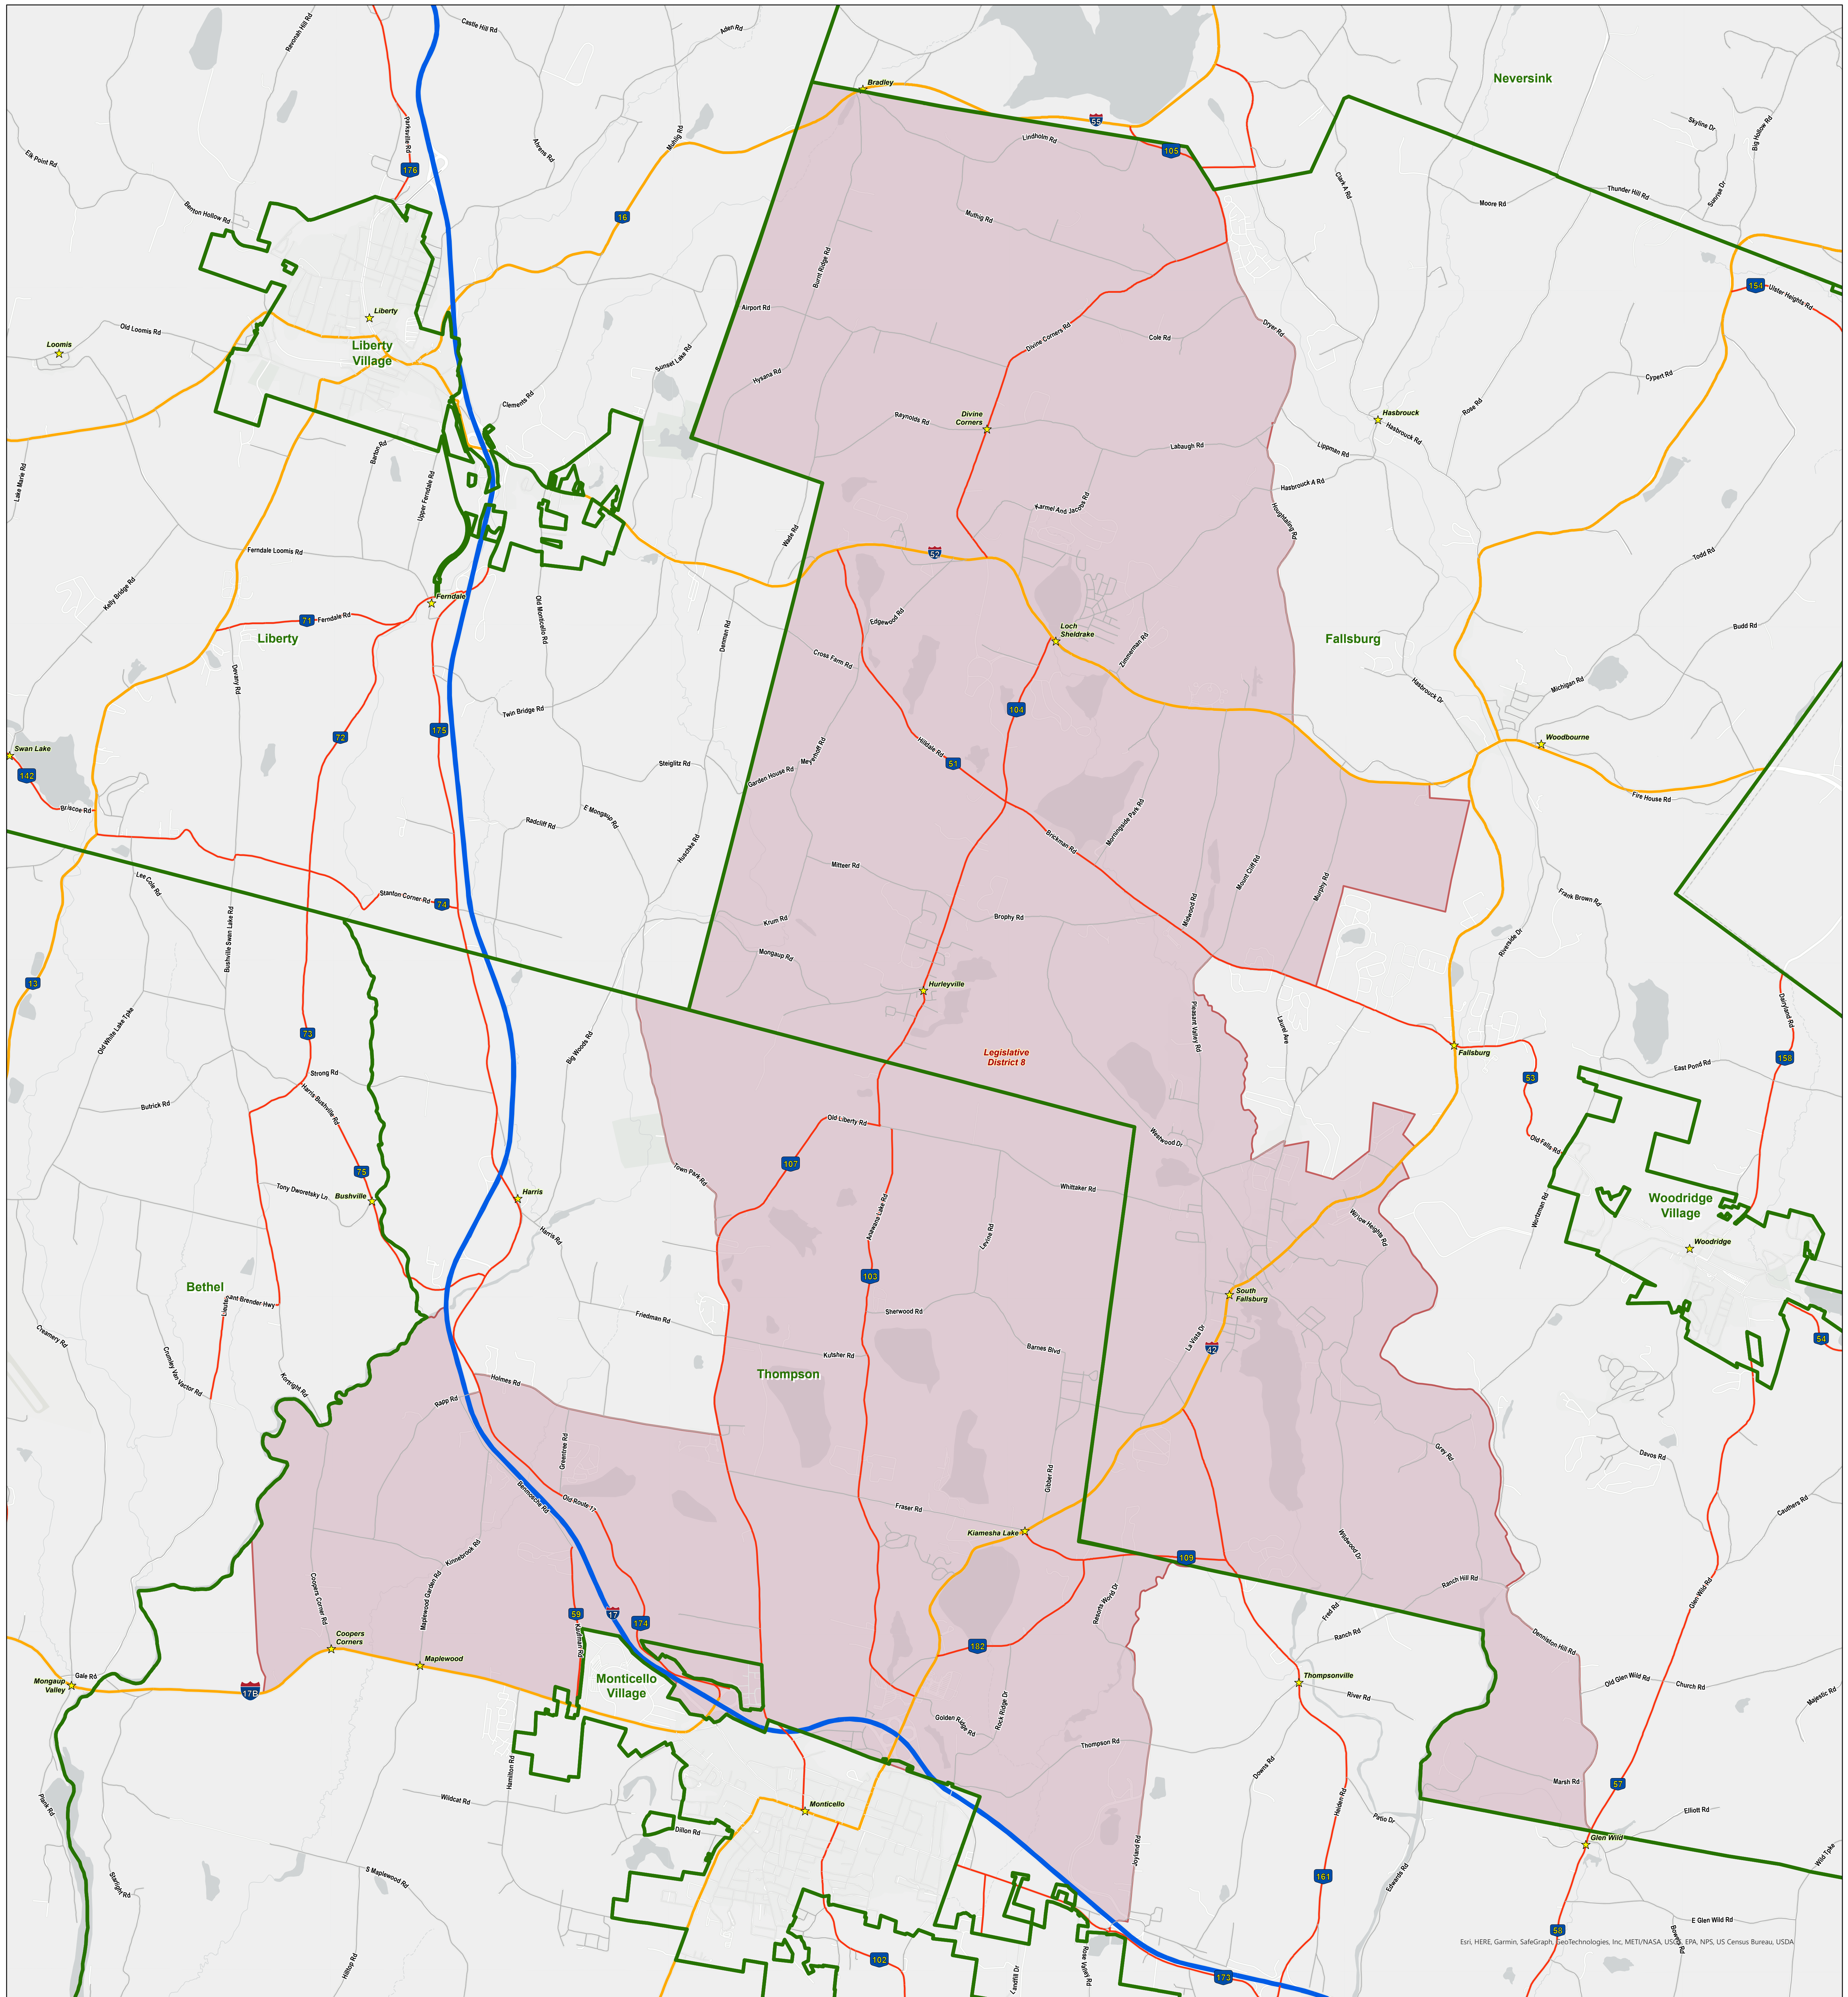

Legislative District 8 Sullivan County, NY

**Division of Information Technology Services
GIS Program
Sullivan County Government Center**

100 North Street
Monticello, NY 12701

Phone: (845) 807-0110

Legend	
	Hamlets & Villages
	Municipalities
	Roads
	Federal Route
	State Route
	County Road
	Town Road
	Village Road
	Legislative District 1
	Legislative District 2
	Legislative District 3
	Legislative District 4
	Legislative District 5
	Legislative District 6
	Legislative District 7
	Legislative District 8
	Legislative District 9

Redistricting boundaries to take effect in January 1, 2024 and are valid until the next (2030) U.S. Census figures are released.

CREDITS: Main Street Communications of Iowa; Sullivan County RPS

This map was designed for visualization of the approximate boundaries of legislative districts in Sullivan County.

DISCLAIMER: Sullivan (County) makes no representation as to the accuracy of the information in the mapping data. Sullivan County specifically provides this information as is. Sullivan County expressly disclaims responsibility for damages or liability, whatsoever, that may arise from the use of this map.

1:27,000

1 inch = 0.4 mile(s)

Date: 5/20/2023